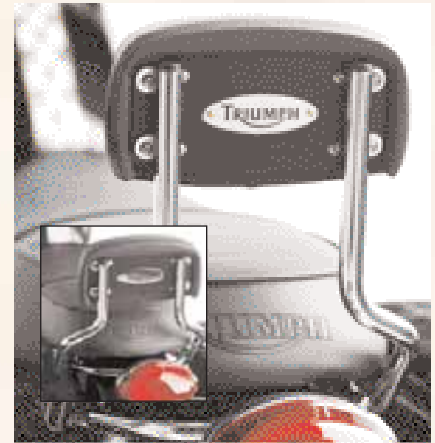

SINGLE SEAT  
A9700134

SISSY BAR-HIGH  
- CHROME  
A9738018  
Inset  
SISSY BAR-LOW  
- CHROME  
A9738019  
Cannot be fitted with  
King and Queen Seat  
A9700133

ACCESSORY  
SILENCERS\*  
Non EFI models  
A9608023